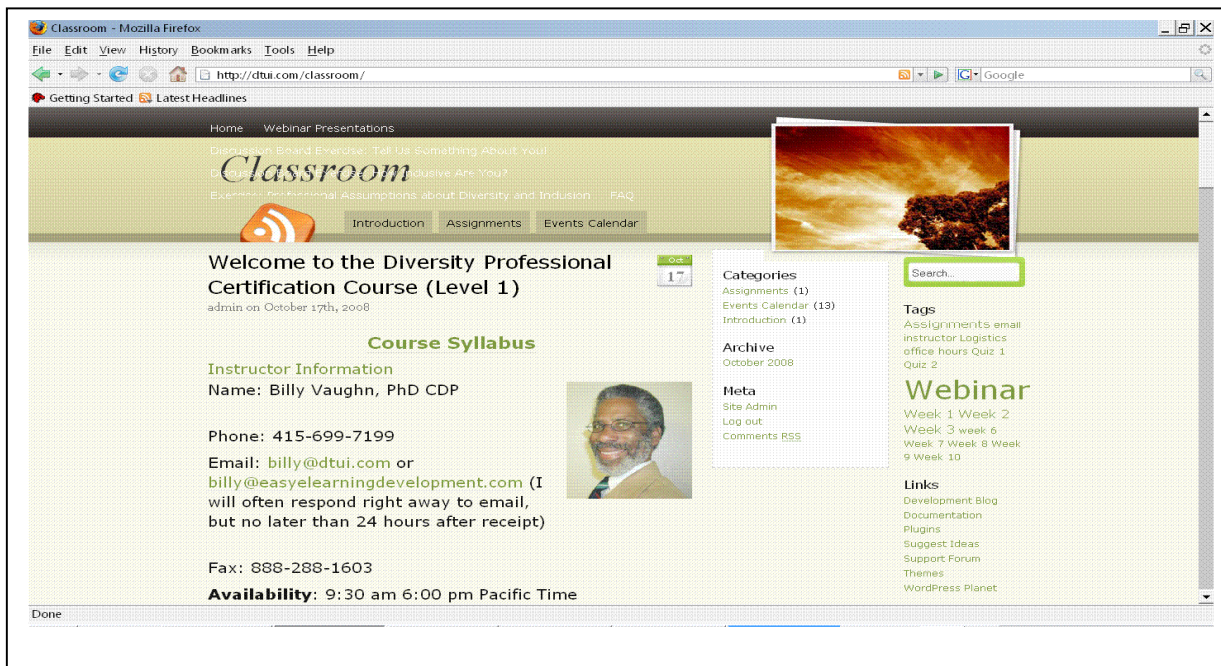

## DTUI.com Diversity Professional Certification Course

### Navigating the Website

This guide demonstrates how to access the course information from the website. The first thing you need to do is go to <http://www.dtui.com/classroom> to access the website.

This is what the Main Index page looks like:

### **ASSIGNMENTS** (Homework, Discussion Board)

You will learn how to access the following course content:

- Assignments
- Lectures (Recorded Webinars)
- Quizzes
- Discussion Board (Assignments)
- FAQ

Notice the links "Introduction", "Discussion Board," "Assignments," and "Lectures" below the word "Classroom" in the page banner. Also notice the links to "Webinar," and "Tags" in the column to the right side of the main page. Finally, notice the links "Home" and "Tell Us Something About You?," "Webinar Presentation," and "FAQ" above Classroom in the top left corner of the main page. These are the primary content areas you will be accessing.