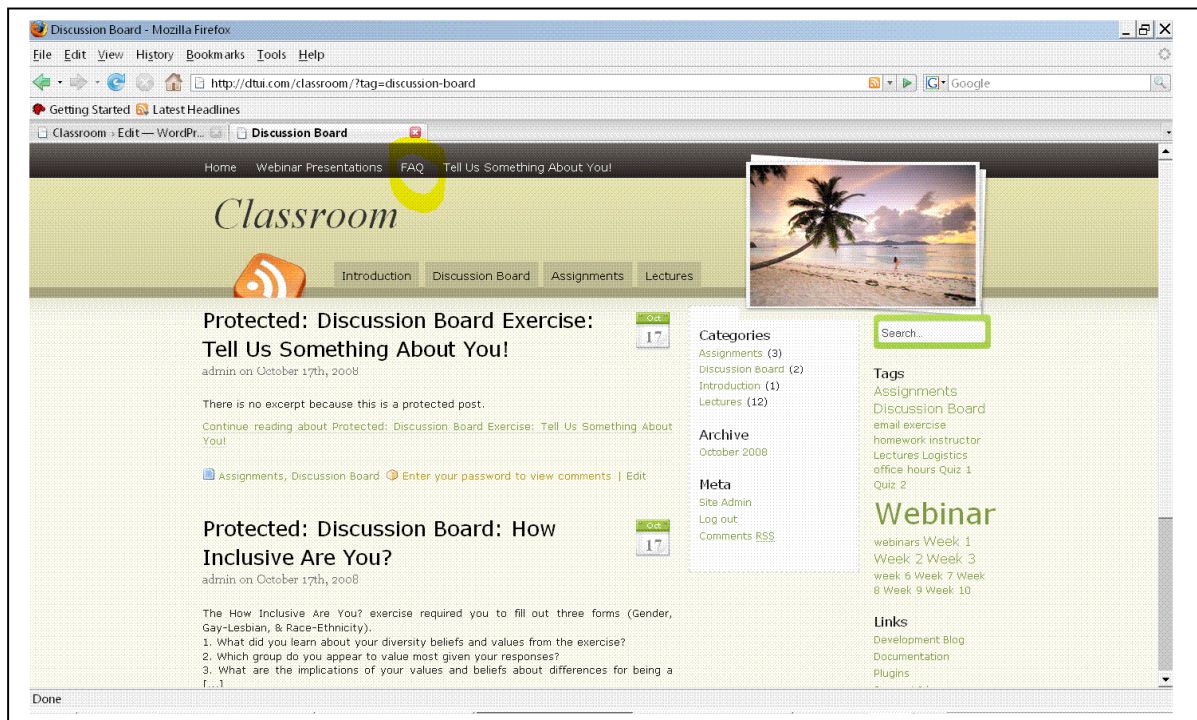

The **Frequently Asked Questions (FAQ)** link is also on the Main Page as shown below:

Most of your questions about the course should be available in this area. It is updated as participants ask new questions.

Copyright © 2009 DTUI.com

admin@dtui.com